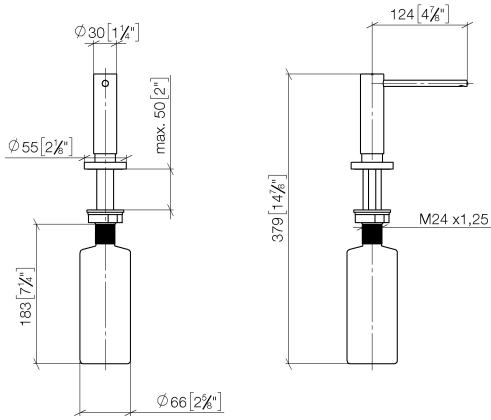

**Dispenser with rosette - Chrome**

ELIO

82 444 970

- 124mm projection
- 500 ml bottle
- can be filled from the top
- rotating pump head
- height 124 mm
- rosette Ø 55 mm
- hole diameter 25 mm

Fits ELIO, ENO, MEM, META SQUARE, SYNC, TARA and TARA ULTRA

Fits: ELIO, MEM, TARA, TARA ULTRA, META SQUARE

	Chrome	82 444 970-00
	Brushed Platinum	82 444 970-06
	Platinum	82 444 970-08
	Durabrand (23kt Gold)	82 444 970-09
	Dark Chrome	82 444 970-19
	Brushed Durabrand (23kt Gold)	82 444 970-28
	Matte Black	82 444 970-33
	Brushed Champagne (22kt Gold)	82 444 970-46
	Champagne (22kt Gold)	82 444 970-47
	Brushed Chrome	82 444 970-93
	Brushed Dark Platinum	82 444 970-99

# Dispenser with rosette - Chrome

ELIO

82 444 970

mm [inches]

82 444 970

Parts for other finishes can be found here: [Brushed](#)  
[Platinum](#)

### Spare parts list

No.	Item Number	Name	Quantity used	Delivery time
1	90 10 10 538 00-00	dispenser	1	10
2	90 27 97 506 00-00	rosette	1	10
3	09 14 10 151 90	seal	1	2
4	08 10 10 527 90	holder	1	2
5	05 23 10 001 00 90	fixing set	1	2
6	90 10 10 603 00 90	container	1	2